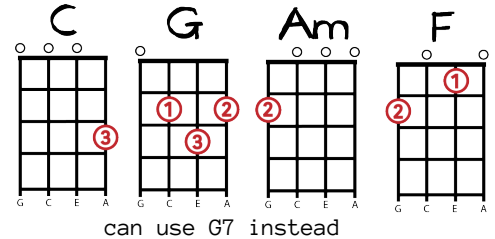

Let It Be - The Beatles (1970)

C **G** **Am** **F**
When I find myself in times of trouble, Mother Mary comes to me
C **G** **F** **C**
Speaking words of wisdom, let it be
C **G** **Am** **F**
And in my hour of darkness, she is standing right in front of me
C **G** **F** **C**
Speaking words of wisdom, let it be

[Chorus 1]

Am **G** **F** **C**
Let it be, let it be, let it be, let it be
C **G** **F** **C**
Whisper words of wisdom, let it be

C **G** **Am** **F**
And when the broken hearted people, living in the world agree
C **G** **F** **C**
There will be an answer, let it be
C **G** **Am** **F**
For though they may be parted, there is still a chance that they will see
C **G** **F** **C**
There will be an answer, let it be

[Chorus 2]

Am **G** **F** **C**
Let it be, let it be, let it be, let it be
C **G** **F**
There will be an answer, let it be
Am **G** **F** **C**
Let it be, let it be, let it be, let it be
C **G** **F**
Whisper words of wisdom, let it be

C **G** **Am** **F**
And when the night is cloudy, there is still a light that shines on me
C **G** **F** **C**
Shine on till tomorrow, let it be
C **G** **Am** **F**
I wake up to the sound of music, Mother Mary comes to me
C **G** **F** **C**
Speaking words of wisdom, let it be