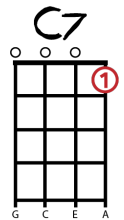

# Blue Christmas Elvis Presley 1957 (Billy Hayes & Jay W. Johnson)

**C** **G7**  
I'll have a blue Christmas without you

Capo on 4<sup>th</sup> fret to play along with Elvis

**C**  
I'll be so blue just thinking about you

**C7** **F**  
Decorations of red on a green Christmas tree

**G7**  
Won't be the same dear, if you're not here with me

**C** **G7**  
And when those blue snowflakes start falling

**C**  
That's when those blue memories start calling

**C7** **F**  
You'll be doing all right, with your Christmas of white

**G7** **C**  
But I'll have a blue, blue, blue, blue Christmas

**C G7 G7 C** (same chord progression as verse)

**C7** **F**  
You'll be doing all right, with your Christmas of white

**G7** **C**  
But I'll have a blue, blue, blue, blue Christmas