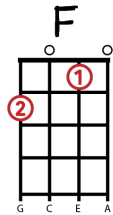

# Blue Christmas Elvis Presley 1957 (Billy Hayes & Jay W. Johnson)

**C** **G7**  
I'll have a blue Christmas without you

Capo on 4<sup>th</sup> fret to play along with Elvis

**C**  
I'll be so blue just thinking about you

**C7** **F**  
Decorations of red on a green Christmas tree

**G7**  
Won't be the same dear, if you're not here with me

**C** **G7**  
And when those blue snowflakes start falling

**C**  
That's when those blue memories start calling

**C7** **F**  
You'll be doing all right, with your Christmas of white

**G7** **C**  
But I'll have a blue, blue, blue, blue Christmas

**C G7 G7 C** (same chord progression as verse)

**C7** **F**  
You'll be doing all right, with your Christmas of white

**G7** **C**  
But I'll have a blue, blue, blue, blue Christmas