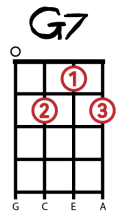

# Blue Christmas Elvis Presley 1957 (Billy Hayes & Jay W. Johnson)

**C** **G7**  
I'll have a blue Christmas without you

Capo on 4<sup>th</sup> fret to play along with Elvis

**C**  
I'll be so blue just thinking about you

**C7** **F**  
Decorations of red on a green Christmas tree

**G7**  
Won't be the same dear, if you're not here with me

**C** **G7**  
And when those blue snowflakes start falling

**C**  
That's when those blue memories start calling

**C7** **F**  
You'll be doing all right, with your Christmas of white

**G7** **C**  
But I'll have a blue, blue, blue, blue Christmas

**C G7 G7 C** (same chord progression as verse)

**C7** **F**  
You'll be doing all right, with your Christmas of white

**G7** **C**  
But I'll have a blue, blue, blue, blue Christmas