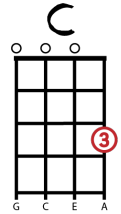

# Blue Christmas Elvis Presley 1957 (Billy Hayes & Jay W. Johnson)

**C** **G7**  
I'll have a blue Christmas without you

Capo on 4<sup>th</sup> fret to play along with Elvis

**C**  
I'll be so blue just thinking about you

**C7** **F**  
Decorations of red on a green Christmas tree

**G7**  
Won't be the same dear, if you're not here with me

**C** **G7**  
And when those blue snowflakes start falling

**C**  
That's when those blue memories start calling

**C7** **F**  
You'll be doing all right, with your Christmas of white

**G7** **C**  
But I'll have a blue, blue, blue, blue Christmas

**C G7 G7 C** (same chord progression as verse)

**C7** **F**  
You'll be doing all right, with your Christmas of white

**G7** **C**  
But I'll have a blue, blue, blue, blue Christmas