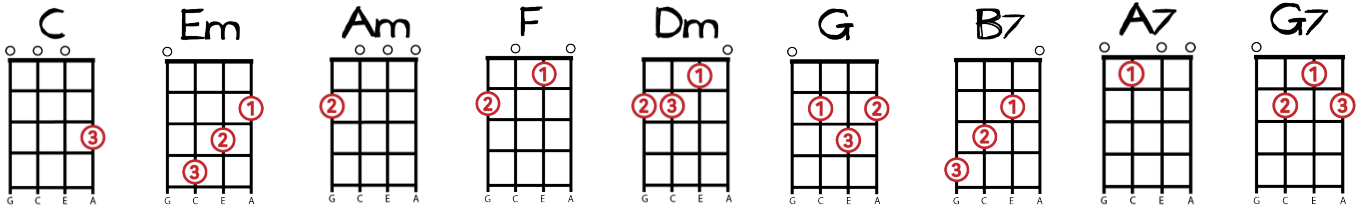

Can't Help Falling in Love - Elvis Presley

[Intro] **C Em Am Am F C G G7**

C Em Am Am F C G G7

Wise men say, only fools rush in

F G Am Dm C G C C

But I can't help falling in love with you

C Em Am Am F C G G7

Shall I stay, would it be a sin?

F G Am Dm C G C C

If I can't help falling in love with you

Em B7 Em B7

Like a river flows surely to the sea

Em B7 Em A7 Dm G7

Darling so it goes Some things are meant to be

C Em Am Am F C G G7

Take my hand, take my whole life too

F G Am Dm C G C

For I can't help falling in love with you

[Repeat section in box]

F G Am Dm C G C

For I can't help falling in love with you